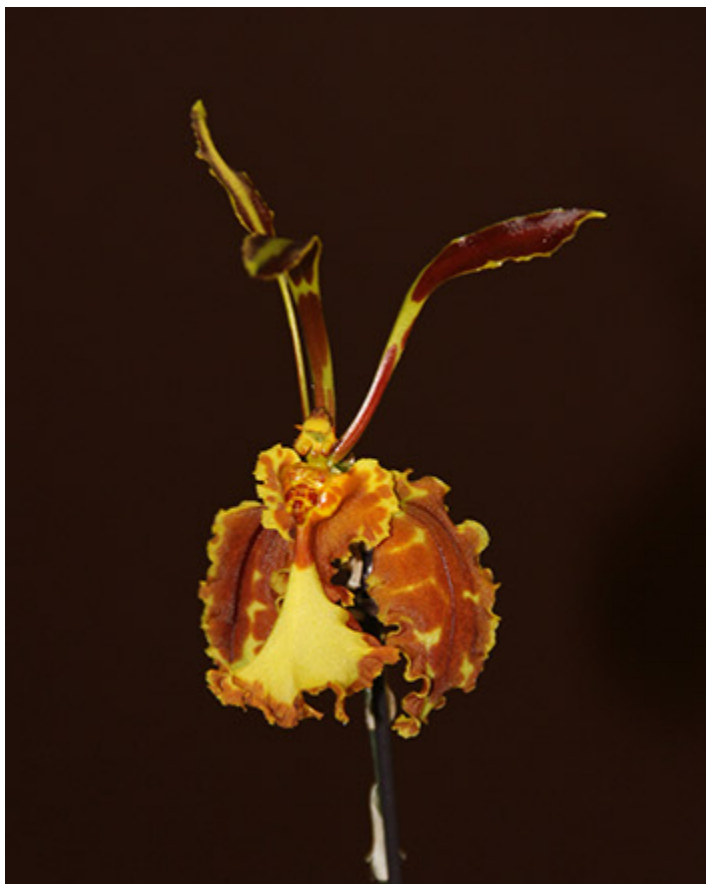

Stenoglottis

Den Oriental Paradise x Den Spring Bride

Prairie State Orchid Society JUNE Show & Tell

Catt. Summer Spot 'Carmela'

Paph hirsutissimum 'Soft Velvet' x Paph hirsutissimum 'Red S...

Psychopsis Mariposa (Butterfly Orchid)

Phal violacea 'July Fourth' x 'Amazing Grace'

Prairie State Orchid Society JUNE Show & Tell

IMG\_7999

Phal Taida King's Caroline 'Litter Zebra'

Doritis pulcherrina (4D splash x Arhigten)

C White Bridal 'Yuki' x C Hawaiian Wedding Song 'Virgin'